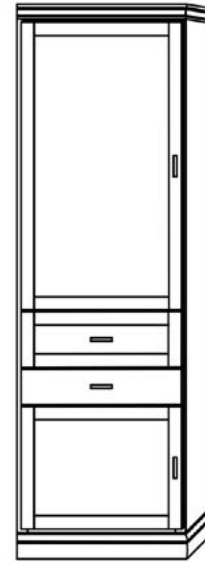

Available in Horizontal and Vertical

Vertical

Size	Height	Width	Depth	Projection
Twin	82 3/4"	45 1/2"	18 3/4"	81 7/8"
XL Twin	87 3/4"	45 1/2"	18 3/4"	86 7/8"
Full/Double	82 3/4"	60 1/2"	18 3/4"	81 7/8"
Queen	87 3/4"	66 1/2"	18 3/4"	86 7/8"

Horizontal

Size	Height	Width	Depth	Projection
Twin	47 1/2"	80"	16 5/8"	44 5/8"
XL Twin	47 1/2"	85"	16 5/8"	44 5/8"
Full/Double	62 1/2"	80"	16 5/8"	59 5/8"
Queen	68 1/2"	85"	16 5/8"	65 5/8"

Finishes, Crown Molding and Lighting

Cabinet Options

All cabinets and nightstands are available in 3 widths: 18", 24" or 30"
File drawer cabinets only come in 24" wide

VC 212
(File Drawers)

VC 211
(File Drawers)

VC 209

VC 208

VC/HC 207

VC/HC 206

EXTRAS

- ☆ Cabinet depth is 16 inches (vs bed depth 18.75 inches)
- ☆ Cabinet are 3" inches less in height than the bed
- ☆ Add upper cabinet to horizontal beds
- ☆ ♦Paint/Deluxe Finish - 10% Upcharge
- ☆ ♦Weathered/Premium Finish - 20% Upcharge
- ☆ Rolling Desk (w = same as bed, 24" d, 30" h)
- ☆ Add LED lights
- ☆ Upgrade to "larger" crown molding
- ☆ Add nightstand pullout (⊕ Cabs 204, 205)
- ☆ Change to glass shelves (2 shelves)
- ☆ Add Clothes Valet; Add Extra Shelf
- ☆ Upgrade to MOTORIZED Wallbed