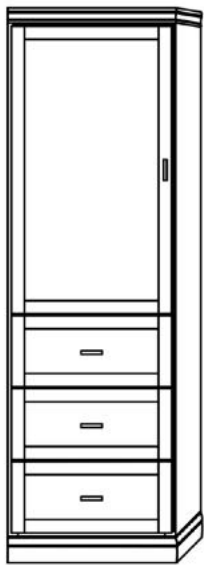

Available in Horizontal and Vertical

Vertical

Size	Height	Width	Depth	Projection
Twin	82 3/4"	45 1/2"	18 3/4"	81 7/8"
XL Twin	87 3/4"	45 1/2"	18 3/4"	86 7/8"
Full/Double	82 3/4"	60 1/2"	18 3/4"	81 7/8"
Queen	87 3/4"	66 1/2"	18 3/4"	86 7/8"

Horizontal

Size	Height	Width	Depth	Projection
Twin	47 1/2"	80"	16 5/8"	44 5/8"
XL Twin	47 1/2"	85"	16 5/8"	44 5/8"
Full/Double	62 1/2"	80"	16 5/8"	59 5/8"
Queen	68 1/2"	85"	16 5/8"	65 5/8"

Finishes, Crown Molding and Lighting

Cabinet Options

All cabinets and nightstands are available in 3 widths: 18", 24" or 30"
File drawer cabinets only come in 24" wide

VC 212
(File Drawers)

VC 211
(File Drawers)

VC 209

VC 208

VC/HC 207

VC/HC 206

EXTRAS

- ☆ Cabinet depth is 16 inches (vs bed depth 18.75 inches)
- ☆ Cabinet are 3" inches less in height than the bed
- ☆ Add upper cabinet to horizontal beds
- ☆ ♦Paint/Deluxe Finish - 10% Upcharge
- ☆ ♦Weathered/Premium Finish - 20% Upcharge
- ☆ Rolling Desk (w = same as bed, 24" d, 30" h)
- ☆ Add LED lights
- ☆ Upgrade to "larger" crown molding
- ☆ Add nightstand pullout (⊕ Cabs 204, 205)
- ☆ Change to glass shelves (2 shelves)
- ☆ Add Clothes Valet; Add Extra Shelf
- ☆ Upgrade to MOTORIZED Wallbed