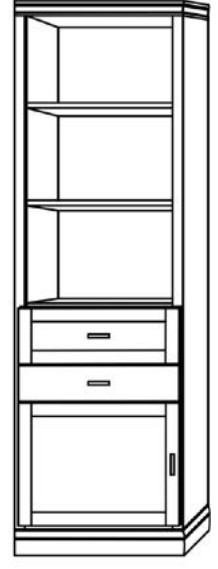

Available in Horizontal and Vertical

Vertical

Size	Height	Width	Depth	Projection
Twin	82 3/4"	45 1/2"	18 3/4"	81 7/8"
XL Twin	87 3/4"	45 1/2"	18 3/4"	86 7/8"
Full/Double	82 3/4"	60 1/2"	18 3/4"	81 7/8"
Queen	87 3/4"	66 1/2"	18 3/4"	86 7/8"

Horizontal

Size	Height	Width	Depth	Projection
Twin	47 1/2"	80"	16 5/8"	44 5/8"
XL Twin	47 1/2"	85"	16 5/8"	44 5/8"
Full/Double	62 1/2"	80"	16 5/8"	59 5/8"
Queen	68 1/2"	85"	16 5/8"	65 5/8"

Finishes, Crown Molding and Lighting

Cabinet Options

All cabinets and nightstands are available in 3 widths: 18", 24" or 30"
File drawer cabinets only come in 24" wide

VC 212
(File Drawers)

VC 211
(File Drawers)

VC 209

VC 208

VC/HC 207

VC/HC 206

EXTRAS

- ☆ Cabinet depth is 16 inches (vs bed depth 18.75 inches)
- ☆ Cabinet are 3" inches less in height than the bed
- ☆ Add upper cabinet to horizontal beds
- ☆ ♦Paint/Deluxe Finish - 10% Upcharge
- ☆ ♦Weathered/Premium Finish - 20% Upcharge
- ☆ Rolling Desk (w = same as bed, 24" d, 30" h)
- ☆ Add LED lights
- ☆ Upgrade to "larger" crown molding
- ☆ Add nightstand pullout (⊕ Cabs 204, 205)
- ☆ Change to glass shelves (2 shelves)
- ☆ Add Clothes Valet; Add Extra Shelf
- ☆ Upgrade to MOTORIZED Wallbed