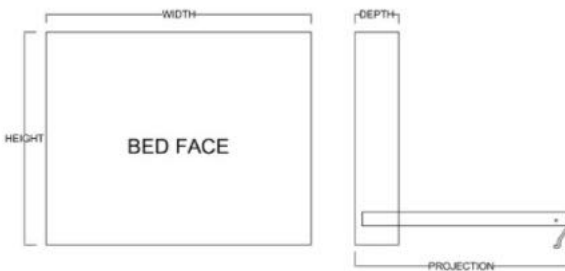

Available in Horizontal and Vertical

Vertical

Size	Height	Width	Depth	Projection
Twin	82 3/4"	45 1/2"	18 3/4"	81 7/8"
XL Twin	87 3/4"	45 1/2"	18 3/4"	86 7/8"
Full/Double	82 3/4"	60 1/2"	18 3/4"	81 7/8"
Queen	87 3/4"	66 1/2"	18 3/4"	86 7/8"

Horizontal

Size	Height	Width	Depth	Projection
Twin	47 1/2"	80"	16 5/8"	44 5/8"
XL Twin	47 1/2"	85"	16 5/8"	44 5/8"
Full/Double	62 1/2"	80"	16 5/8"	59 5/8"
Queen	68 1/2"	85"	16 5/8"	65 5/8"

Finishes, Crown Molding and Lighting

Cabinet Options

All cabinets and nightstands are available in 3 widths: 18", 24" or 30"
File drawer cabinets only come in 24" wide

VC 212
(File Drawers)

VC 211
(File Drawers)

VC 209

VC 208

VC/HC 207

VC/HC 206