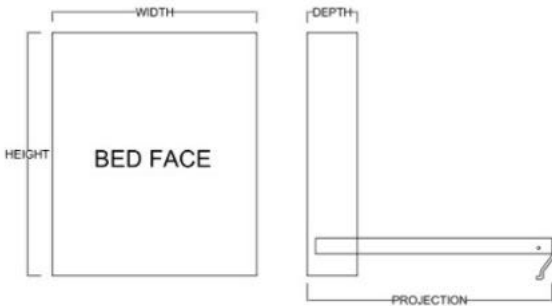

Available in Horizontal and Vertical

Vertical

Size	Height	Width	Depth	Projection
Twin	82 3/4"	45 1/2"	18 3/4"	81 7/8"
XL Twin	87 3/4"	45 1/2"	18 3/4"	86 7/8"
Full/Double	82 3/4"	60 1/2"	18 3/4"	81 7/8"
Queen	87 3/4"	66 1/2"	18 3/4"	86 7/8"

Horizontal

Size	Height	Width	Depth	Projection
Twin	47 1/2"	80"	16 5/8"	44 5/8"
XL Twin	47 1/2"	85"	16 5/8"	44 5/8"
Full/Double	62 1/2"	80"	16 5/8"	59 5/8"
Queen	68 1/2"	85"	16 5/8"	65 5/8"

Finishes, Crown Molding and Lighting

Cabinet Options

All cabinets and nightstands are available in 3 widths: 18", 24" or 30"
File drawer cabinets only come in 24" wide

VC 212
(File Drawers)

VC 211
(File Drawers)

VC 209

VC 208

VC/HC 207

VC/HC 206