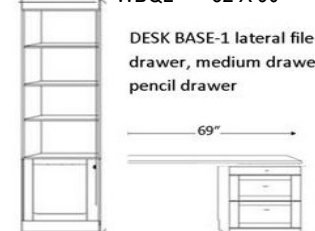

PREMIUM FINISHES:

- WHITE
- ALABASTER
- COBALT

	SKU	DIMENSION CLOSED	DIMENSION OPEN
QUEEN STANDARD	WV50	65w x 17d x 90h	65w x 86d x 90h
FULL STANDARD	WV46	59w x 17d x 85h	59w x 81d x 85h
QUEEN DELUXE	WVX50	75w x 25d x 90h	75w x 92d x 90h
QUEEN PREMIUM	WVZ50	75w x 20d x 90h	75w x 92d x 90h

3 DRAWER-DOOR

- WWFS 16 X 85
- WWQS 16 X 90
- WPUF 24 X 85
- WPUQ 24 X 90

2 LATERAL FILES-PENCIL-DOOR

- WXFS 16 X 85
- WXQS 16 X 90
- WPXF 24 X 85
- WPXQ 24 X 90

3 DRAWER-2 DOOR

- 3 drawers -with 2 Doors. Inside has clothes hangar bar.
- WPWU 32 x 85

BOOKCASE

- WBFS 16 X 85
- WBQS 16 X 90
- WPBF 24 X 85
- WPBQ 24 X 90
- WBFL 32 X 85
- WBQL 32 X 90

FOLD DOWN DESK

WPAF 24 x 85

DESK-DC 63w X 31 1/2h x 22d

FILE CART WFC 16 5/8x 28 1/2 x 22

2 DOOR

- WDFL 32 X 85
- WDQL 32 X 90
- BSDL Shaped Desktop
- WLD 24 X 90

DESK BASE-1 lateral file drawer, medium drawer & pencil drawer

- WDFS 16 X 85
- WDQS 16 X 90
- WPCF 24 X 85
- WPCQ 24 X 90
- BSD Straight desktop
- WFD DESK BASE

PRODUCT OPTIONS ARE SUBJECT TO CHANGE WITHOUT NOTICE