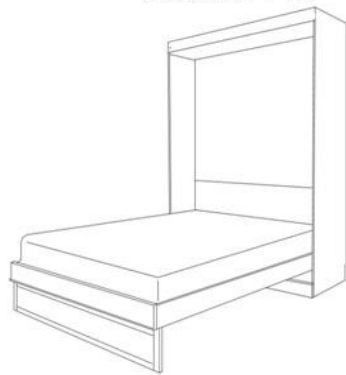

STANDARD

DELUXE

PREMIUM

Straight top-flat headboard • Curved Top- Shelf Hdbd-Bookcases • Straight Top-Shelf Hdbd-Bookcases

FINISHES:

- NATURAL HONEY MAPLE
- SUNSET COGNAC
- BARK GRAY GRAY
- CINNAMON CARAMEL
- ESPRESSO

PREMIUM FINISHES:

- WHITE
- ALABASTER
- COBALT

	SKU	DIMENSION CLOSED	DIMENSION OPEN
QUEEN STANDARD	WV50	65w x 17d x 90h	65w x 86d x 90h
FULL STANDARD	WV46	59w x 17d x 85h	59w x 81d x 85h
QUEEN DELUXE	WVX50	75w x 25d x 90h	75w x 92d x 90h
QUEEN PREMIUM	WVZ50	75w x 20d x 90h	75w x 92d x 90h

WOODLAND standard, deluxe, premium side storage cabinets

3 DRAWER

- WTFS 16 X 85
- WTQS 16 X 90
- WPTF 24 X 85
- WPTQ 24 X 90
- WPGF 32 X 85
- WPGQ 32 X 90

2 DRAWER NIGHTSTAND

- 2 Drawers -pull out tray with 3 open adjustable shelves.
- WNFS 16 X 85
 - WNQS 16 X 90
 - WPNF 24 X 85
 - WPNQ 24 X 90