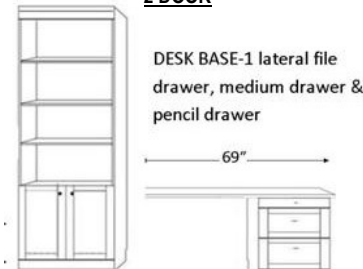

2 LATERAL FILES-PENCIL

- 2 Lateral File Drawers , pencil drawer with 3 adj. shelves
- WLFS 16 X 85
 - WLQS 16 X 90
 - WPLF 24 X 85
 - WPLQ 24 X 90

2 DRAWER NIGHTSTAND-DOOR

- 2 Drawers -pull out tray with 1 open shelf and Door..
- WUFS 16 X 85
 - WUQS 16 X 90
 - WPUF 24 X 85
 - WPUQ 24 X 90

3 DRAWER-DOOR

- WWFS 16 X 85
- WWQS 16 X 90
- WPUF 24 X 85
- WPUQ 24 X 90

2 LATERAL FILES-PENCIL-DOOR

- WXFS 16 X 85
- WXQS 16 X 90
- WPXF 24 X 85
- WPXQ 24 X 90

3 DRAWER-2 DOOR

- 3 drawers -with 2 Doors. Inside has clothes hangar bar.
- WPWU 32 x 85

BOOKCASE

- WBFS 16 X 85
- WBQS 16 X 90
- WPBF 24 X 85
- WPBQ 24 X 90
- WBFL 32 X 85
- WBQL 32 X 90

FOLD DOWN DESK

WPAF 24 x 85

DESK-DC 63w X 31 1/2h x 22d

FILE CART WFC 16 5/8x 28 1/2 x 22

2 DOOR

- WDFL 32 X 85
- WDQL 32 X 90
- BSDL Shaped Desktop
- WLD 24 X 90

DESK BASE-1 lateral file drawer, medium drawer & pencil drawer

- WDFS 16 X 85
- WDQS 16 X 90
- WPCF 24 X 85
- WPCQ 24 X 90
- BSD Straight desktop
- WFD DESK BASE

PRODUCT OPTIONS ARE SUBJECT TO CHANGE WITHOUT NOTICE